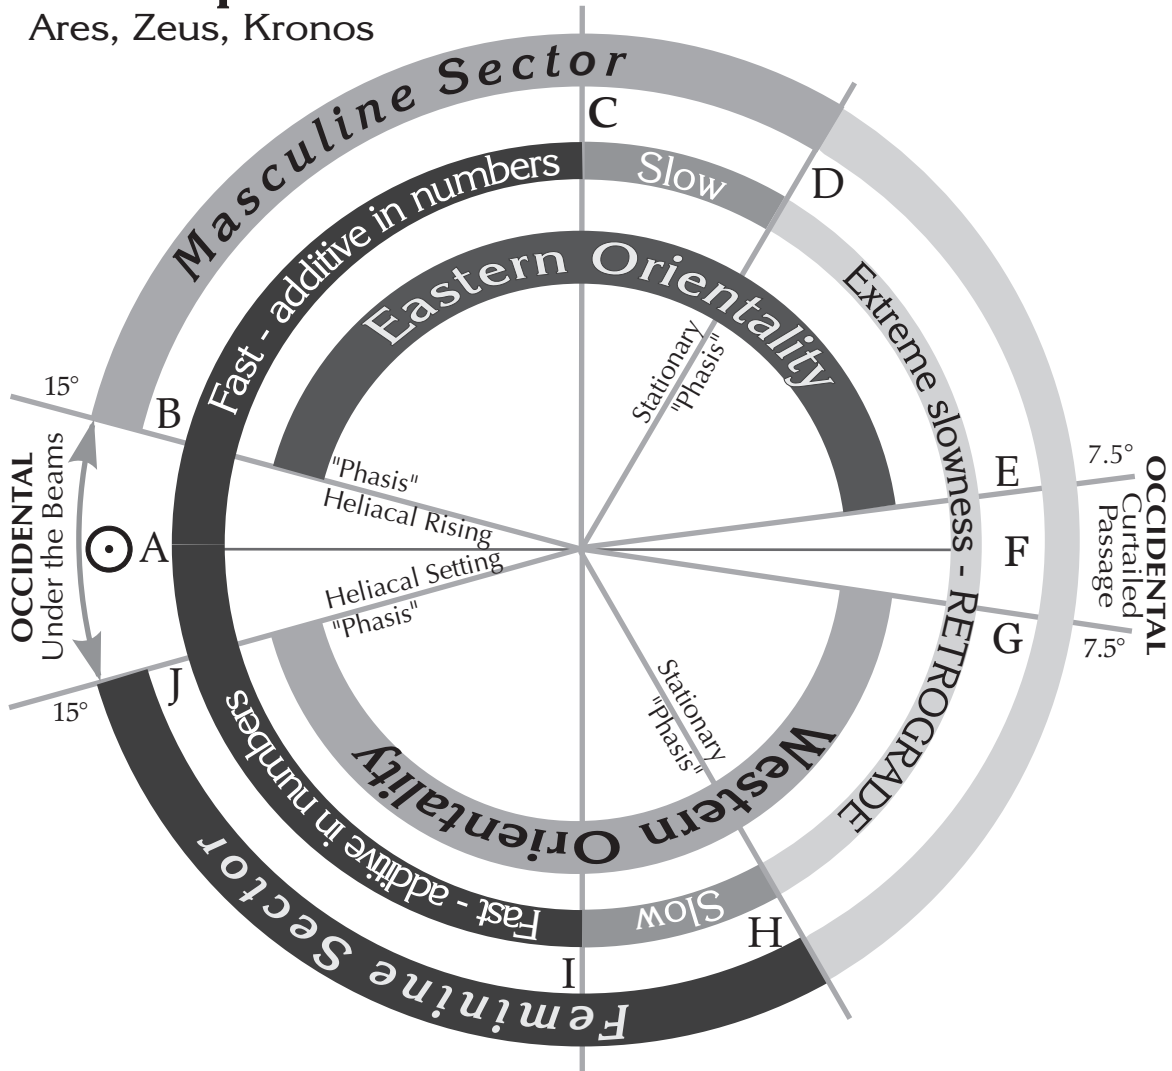

# The Solar Phase Cycle

## Outer planets:

Ares, Zeus, Kronos

## Inner planets:

Hermes, Aphrodite